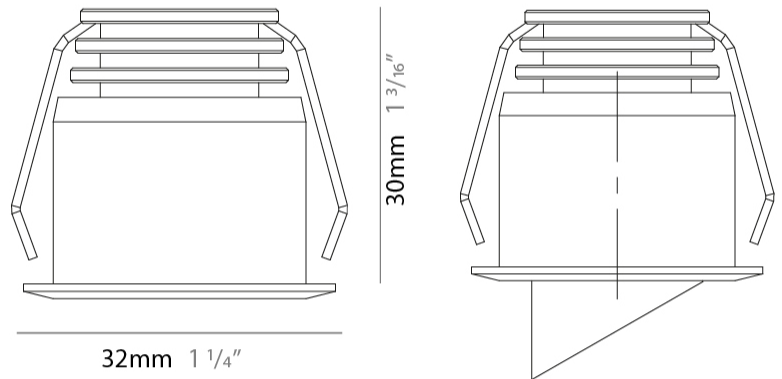

A1250000-

base number   Color   Finish   Lens
Temperature   Options   Options

1. To build a product code in our configurator select the specify button on the base model # product page
2. To build a manual product code on this datasheet choose from the options listed below in blue font and add the suffix to the base model #

GENERAL

Series: Nilo
Subseries: Nilo
Brand: Unonovesette
Division: Architectural
Mounting Type: Recessed
Mounting Location: Ceiling
Subcategory: Downlight

PHYSICAL

Shape: Round
Diameter (mm): 32
Diameter (in): 1 1/4
Height (mm): 40
Height (in): 1 9/16
Light Distribution: Downlight
Weight (kg): 0.03
Weight (lbs): 0.07
Diffuser: Extra clear tempered glass
Fixture Finish: WHI / BLK
Fixture Material: Aluminum
Cable Details: 200mm cable 2x0.5 mm2
Upon Request: Finishes: Natural Anodized Aluminum

ELECTRICAL

Lamp Type: LED
Input Wattage (W): 2.48
Total Output Wattage (W): 1.49
Dimming: Non-Dimming / Phase Dimming (120Vac only) / 0-10V Dimming
Driver Included: No
Driver Location: Remote
Driver Type: Constant Current - 120 / 277Vac
Driver Class: Class 2
Input Voltage (V): 120 - 277
Constant Current (MA): 500

LED

Number of LEDs: 1
Color Temperature (°K): 2200 / 2700 / 3000 / 4000
Max. Delivered Lumen (lm): 127
CRI: >90 CRI
Lamp Life (hrs): 100000

OPTICAL

Optic°: 10 / 23 / 43 / 70 / 10x40

RATINGS AND CERTIFICATIONS

Certified By: Certified for North American Standards
IP Rating: IP40
Bug Rating: B0 U0 G0